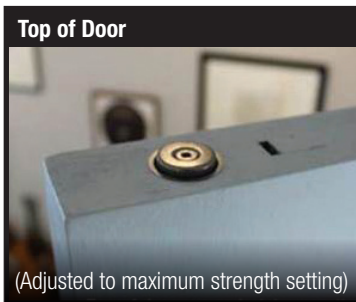

Top Notch Distributors, Inc.

One Source. One Order. One Shipment.
topnotchinc.com | 800.233.4210 | fax: 800.854.4146

A Full Service Provider of:

Residential Architectural Door Hardware | Commercial Architectural Door Hardware | Electronic Access Control Products

Brand: Precision

Category: Door Holders/Stops

Concealed Magnetic Catch

- Power adjustment packers
- E Z Fit stainless steel housing cups
- Drill-in rubber buffers
- Self adhesive stainless steel coverplates

Net Price Sheet

Item Number	Description	Description 2	List Price	Net Price
PLS24PROXHD	PLS 24 PRO Magnetic Catch	Adjustable strength and heavy duty	$48.13	$26.47
PLS24PRO	PLS 24 PRO Magnetic Catch	Adjustable strength	$14.44	$7.94
PLS12PRO	PLS 12 PRO Magnetic Catch ADJ	Strength 0.63" - 1.18" Door thickness – used for thinner doors	$12.03	$6.62
FB24	FB-24 24MM Forstner Drill Bit	For PLS24PRO / PLS24PROXHD	$16.25	$8.94
PF10PK	PF 10 PK Poron Foam Impact	Absorption pad – 10 pack	$6.02	$3.31

Product Images

PLS24PROXHD	PLS24PRO	PLS12PRO	FB24	PF10PK

Top Notch Distributors, Inc.

topnotchinc.com | 800.233.4210 | fax: 800.854.4146