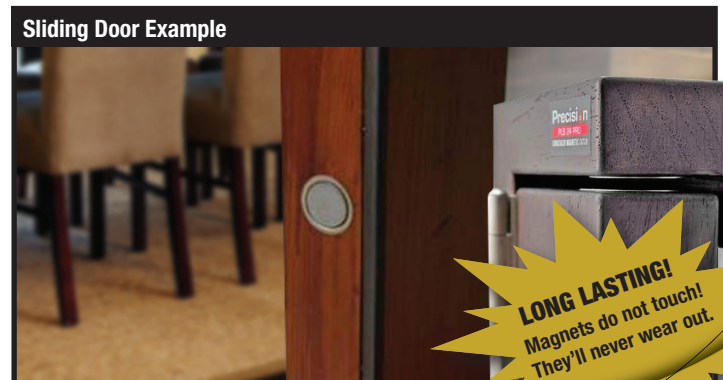

Top Notch Distributors, Inc.

One Source. One Order. One Shipment.
topnotchinc.com | 800.233.4210 | fax: 800.854.4146

A Full Service Provider of:

Residential Architectural Door Hardware | Commercial Architectural Door Hardware | Electronic Access Control Products

Brand: Precision

Category: Door Holders/Stops

Concealed Magnetic Catch

- Power adjustment packers
- E Z Fit stainless steel housing cups
- Drill-in rubber buffers
- Self adhesive stainless steel coverplates

Net Price Sheet

Item Number	Description	Description 2	List Price	Net Price
PLS24PROXHD	PLS 24 PRO Magnetic Catch	Adjustable strength and heavy duty	$48.13	$26.47
PLS24PRO	PLS 24 PRO Magnetic Catch	Adjustable strength	$14.44	$7.94
PLS12PRO	PLS 12 PRO Magnetic Catch ADJ	Strength 0.63" - 1.18" Door thickness – used for thinner doors	$12.03	$6.62
FB24	FB-24 24MM Forstner Drill Bit	For PLS24PRO / PLS24PROXHD	$16.25	$8.94
PF10PK	PF 10 PK Poron Foam Impact	Absorption pad – 10 pack	$6.02	$3.31

Product Images

PLS24PROXHD	PLS24PRO	PLS12PRO	FB24	PF10PK

Top Notch Distributors, Inc.

topnotchinc.com | 800.233.4210 | fax: 800.854.4146