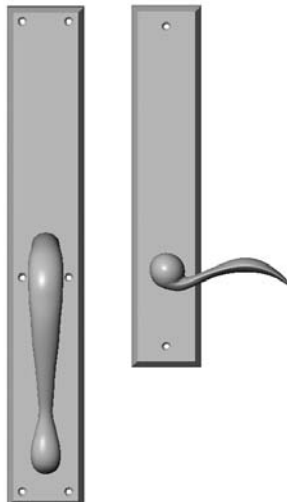

Please refer to the following pages for our current Quick Ship offerings.

ROCKY MOUNTAIN[®]
H A R D W A R E

- All products are silicon bronze, dark patina (BD).
- Includes levers and grips as shown.
- Entry Sets available for 1 3/4" door thickness only.
- Available in complete sets only.
- No substitutions allowed.

ENTRY SETS

ENTRY
EXTERIOR INTERIOR

DUMMY
EXTERIOR INTERIOR

Rectangular Escutcheon, 2 3/4" x 18"
with **7 1/2" Grip**

Rectangular Escutcheon, 2 1/2" x 13"
with **Beaver Tail Lever**

- Entry Mortise Lock \$ 1372.00
- QS0110** 2 1/2" Backset, Left Hand
- QS0111** 2 1/2" Backset, Right Hand
- QS0115** 2 3/4" Backset, Left Hand
- QS0116** 2 3/4" Backset, Right Hand
- Full Dummy \$ 816.00
- QS3110** Left Hand
- QS3115** Right Hand

Arched Escutcheon, 2 3/4" x 20"
with **7 1/2" Sun Valley Grip**

Arched Escutcheon, 2 1/2" x 13"
with **Beaver Tail Lever**

- Entry Mortise Lock \$ 1444.00
- QS0120** 2 1/2" Backset, Left Hand
- QS0121** 2 1/2" Backset, Right Hand
- QS0125** 2 3/4" Backset, Left Hand
- QS0126** 2 3/4" Backset, Right Hand
- Full Dummy \$ 887.00
- QS3130** Left Hand
- QS3135** Right Hand

ENTRY		DUMMY		
EXTERIOR	INTERIOR	EXTERIOR	INTERIOR	
				<p>Rectangular Escutcheon, 2 1/2" x 13" with Beaver Tail Lever</p> <p>Entry Deadbolt / Spring Latch \$ 880.00</p> <p>QS0150 2 3/8" Backset, Left Hand</p> <p>QS0151 2 3/8" Backset, Right Hand</p> <p>QS0155 2 3/4" Backset, Left Hand</p> <p>QS0156 2 3/4" Backset, Right Hand</p> <p>Full Dummy \$ 547.00</p> <p>QS3150</p>
5 1/2" center to center				