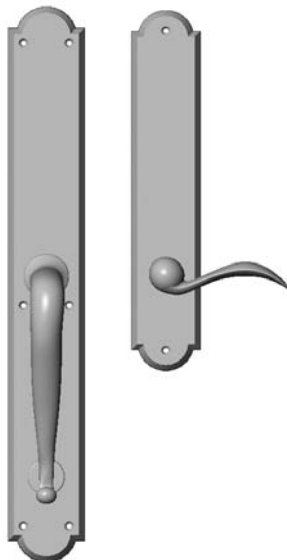

Please refer to the following pages for our current Quick Ship offerings.

ROCKY MOUNTAIN[®]
H A R D W A R E

- All products are silicon bronze, dark patina (BD).
- Includes levers and grips as shown.
- Entry Sets available for 1 3/4" door thickness only.
- Available in complete sets only.
- No substitutions allowed.

ENTRY SETS

ENTRY
EXTERIOR INTERIOR

DUMMY
EXTERIOR INTERIOR

Rectangular Escutcheon, 2 3/4" x 18"
with **7 1/2" Grip**

Rectangular Escutcheon, 2 1/2" x 13"
with **Beaver Tail Lever**

- Entry Mortise Lock \$ 1372.00
- QS0110** 2 1/2" Backset, Left Hand
- QS0111** 2 1/2" Backset, Right Hand
- QS0115** 2 3/4" Backset, Left Hand
- QS0116** 2 3/4" Backset, Right Hand
- Full Dummy \$ 816.00
- QS3110** Left Hand
- QS3115** Right Hand

Arched Escutcheon, 2 3/4" x 20"
with **7 1/2" Sun Valley Grip**

Arched Escutcheon, 2 1/2" x 13"
with **Beaver Tail Lever**

- Entry Mortise Lock \$ 1444.00
- QS0120** 2 1/2" Backset, Left Hand
- QS0121** 2 1/2" Backset, Right Hand
- QS0125** 2 3/4" Backset, Left Hand
- QS0126** 2 3/4" Backset, Right Hand
- Full Dummy \$ 887.00
- QS3130** Left Hand
- QS3135** Right Hand

ENTRY		DUMMY		
EXTERIOR	INTERIOR	EXTERIOR	INTERIOR	
				<p>Rectangular Escutcheon, 2 1/2" x 13" with Beaver Tail Lever</p> <p>Entry Deadbolt / Spring Latch \$ 880.00</p> <p>QS0150 2 3/8" Backset, Left Hand</p> <p>QS0151 2 3/8" Backset, Right Hand</p> <p>QS0155 2 3/4" Backset, Left Hand</p> <p>QS0156 2 3/4" Backset, Right Hand</p> <p>Full Dummy \$ 547.00</p> <p>QS3150</p>
5 1/2" center to center				