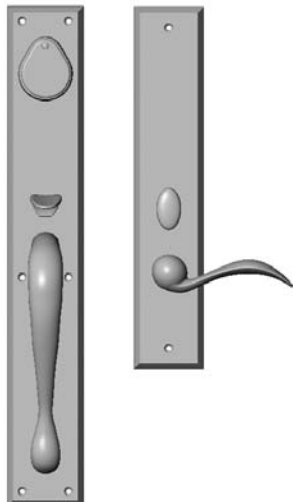

Please refer to the following pages for our current Quick Ship offerings.

ROCKY MOUNTAIN[®]
H A R D W A R E

- All products are silicon bronze, dark patina (BD).
- Includes levers and grips as shown.
- Entry Sets available for 1 3/4" door thickness only.
- Available in complete sets only.
- No substitutions allowed.

ENTRY SETS

ENTRY
EXTERIOR INTERIOR

DUMMY
EXTERIOR INTERIOR

Rectangular Escutcheon, 2 3/4" x 18"
with **7 1/2" Grip**

Rectangular Escutcheon, 2 1/2" x 13"
with **Beaver Tail Lever**

- Entry Mortise Lock \$ 1372.00
- QS0110** 2 1/2" Backset, Left Hand
- QS0111** 2 1/2" Backset, Right Hand
- QS0115** 2 3/4" Backset, Left Hand
- QS0116** 2 3/4" Backset, Right Hand
- Full Dummy \$ 816.00
- QS3110** Left Hand
- QS3115** Right Hand

Arched Escutcheon, 2 3/4" x 20"
with **7 1/2" Sun Valley Grip**

Arched Escutcheon, 2 1/2" x 13"
with **Beaver Tail Lever**

- Entry Mortise Lock \$ 1444.00
- QS0120** 2 1/2" Backset, Left Hand
- QS0121** 2 1/2" Backset, Right Hand
- QS0125** 2 3/4" Backset, Left Hand
- QS0126** 2 3/4" Backset, Right Hand
- Full Dummy \$ 887.00
- QS3130** Left Hand
- QS3135** Right Hand

ENTRY		DUMMY		
EXTERIOR	INTERIOR	EXTERIOR	INTERIOR	
				<p>Rectangular Escutcheon, 2 1/2" x 13" with Beaver Tail Lever</p> <p>Entry Deadbolt / Spring Latch \$ 880.00</p> <p>QS0150 2 3/8" Backset, Left Hand</p> <p>QS0151 2 3/8" Backset, Right Hand</p> <p>QS0155 2 3/4" Backset, Left Hand</p> <p>QS0156 2 3/4" Backset, Right Hand</p> <p>Full Dummy \$ 547.00</p> <p>QS3150</p>
5 1/2" center to center				