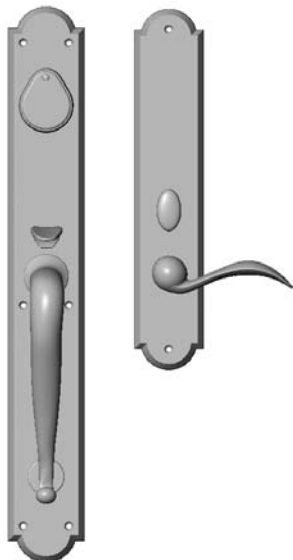

Please refer to the following pages for our current Quick Ship offerings.

ROCKY MOUNTAIN[®]
H A R D W A R E

- All products are silicon bronze, dark patina (BD).
- Includes levers and grips as shown.
- Entry Sets available for 1 3/4" door thickness only.
- Available in complete sets only.
- No substitutions allowed.

ENTRY SETS

ENTRY
EXTERIOR INTERIOR

DUMMY
EXTERIOR INTERIOR

Rectangular Escutcheon, 2 3/4" x 18"
with **7 1/2" Grip**

Rectangular Escutcheon, 2 1/2" x 13"
with **Beaver Tail Lever**

- Entry Mortise Lock \$ 1372.00
- QS0110** 2 1/2" Backset, Left Hand
- QS0111** 2 1/2" Backset, Right Hand
- QS0115** 2 3/4" Backset, Left Hand
- QS0116** 2 3/4" Backset, Right Hand
- Full Dummy \$ 816.00
- QS3110** Left Hand
- QS3115** Right Hand

Arched Escutcheon, 2 3/4" x 20"
with **7 1/2" Sun Valley Grip**

Arched Escutcheon, 2 1/2" x 13"
with **Beaver Tail Lever**

- Entry Mortise Lock \$ 1444.00
- QS0120** 2 1/2" Backset, Left Hand
- QS0121** 2 1/2" Backset, Right Hand
- QS0125** 2 3/4" Backset, Left Hand
- QS0126** 2 3/4" Backset, Right Hand
- Full Dummy \$ 887.00
- QS3130** Left Hand
- QS3135** Right Hand

ENTRY		DUMMY		
EXTERIOR	INTERIOR	EXTERIOR	INTERIOR	
				<p>Rectangular Escutcheon, 2 1/2" x 13" with Beaver Tail Lever</p> <p>Entry Deadbolt / Spring Latch \$ 880.00</p> <p>QS0150 2 3/8" Backset, Left Hand</p> <p>QS0151 2 3/8" Backset, Right Hand</p> <p>QS0155 2 3/4" Backset, Left Hand</p> <p>QS0156 2 3/4" Backset, Right Hand</p> <p>Full Dummy \$ 547.00</p> <p>QS3150</p>
5 1/2" center to center				