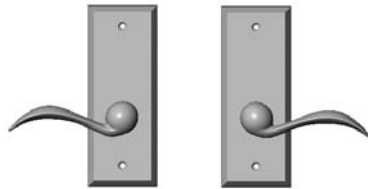

HINGE

	<p>Concealed Bearing Hinge, 4 1/2" x 4 1/2" with Standard Finial Caps and Slotted Screws</p> <p>QS4110 \$ 150.00 ea.</p>
Hinge leaf thickness is 0.1875"	

- All products are silicon bronze, dark patina (BD).
- Includes levers as shown.
- Dead Bolt can be combined with Interior Set to make an Entry Set. Available for 1 3/4" door thickness only.
- Interior Sets available for 1 3/4" and 1 3/8" door thicknesses only.
- Available in complete sets only.
- No substitutions allowed.

DEAD BOLT SETS

EXTERIOR INTERIOR

Rectangular Escutcheon, 2 1/2" x 3"

Entry Single Cylinder Dead Bolt. \$ 369.00

- QS0180** 2 3/8" Backset
- QS0280** 2 3/4" Backset

Arched Escutcheon, 2 1/2" x 3 3/4"

Entry Single Cylinder Dead Bolt. \$ 369.00

- QS0185** 2 3/8" Backset
- QS0285** 2 3/4" Backset

INTERIOR SETS

EXTERIOR INTERIOR

Builder Series

Rectangular Escutcheon, 2 1/2" x 6 1/2"
with **Small Beaver Tail Lever**

- QS1110** Privacy, 2 3/8" Backset \$ 291.00
- QS1115** Privacy, 2 3/4" Backset \$ 291.00
- QS2110** Passage, 2 3/8" Backset \$ 283.00
- QS2115** Passage, 2 3/4" Backset \$ 283.00
- QS3180** Single Dummy, Left Hand \$ 108.00
- QS3185** Single Dummy, Right Hand \$ 108.00

Builder Series

Arched Escutcheon, 2 1/2" x 6 1/2"
with **Small Beaver Tail Lever**

- QS1120** Privacy, 2 3/8" Backset \$ 291.00
- QS1125** Privacy, 2 3/4" Backset \$ 291.00
- QS2120** Passage, 2 3/8" Backset \$ 283.00
- QS2125** Passage, 2 3/4" Backset \$ 283.00
- QS3190** Single Dummy, Left Hand \$ 108.00
- QS3195** Single Dummy, Right Hand \$ 108.00