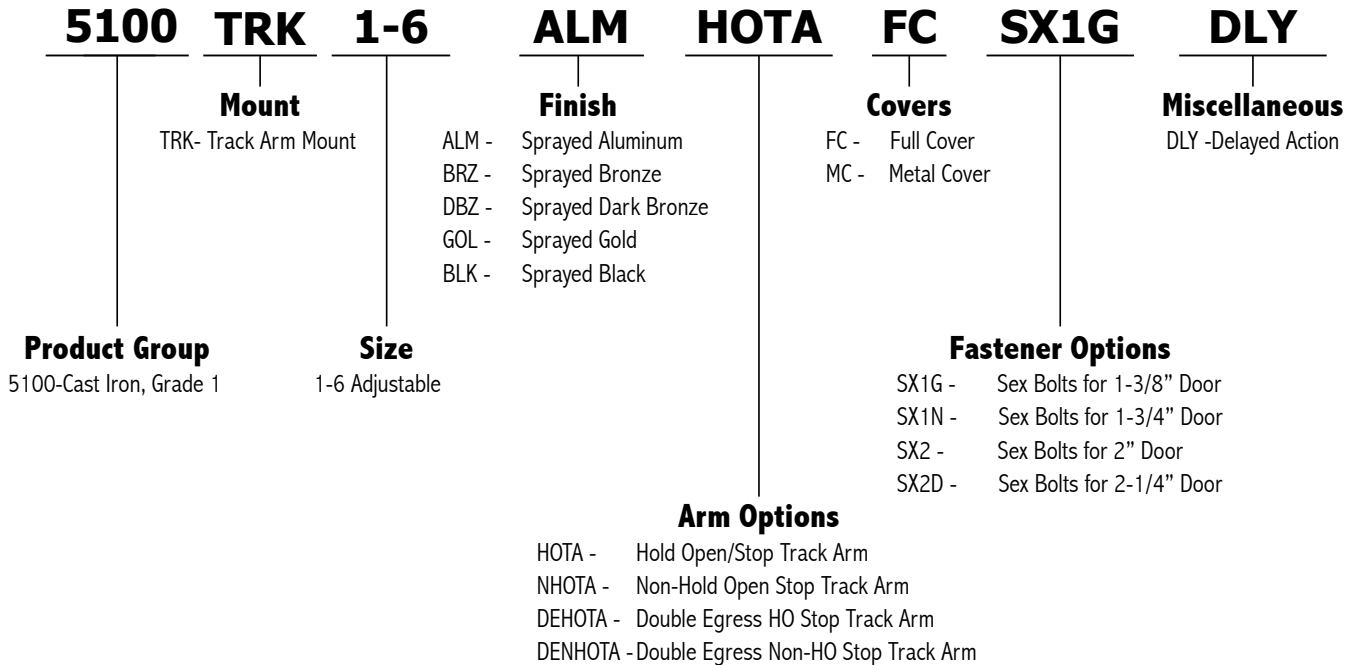

HOW TO ORDER