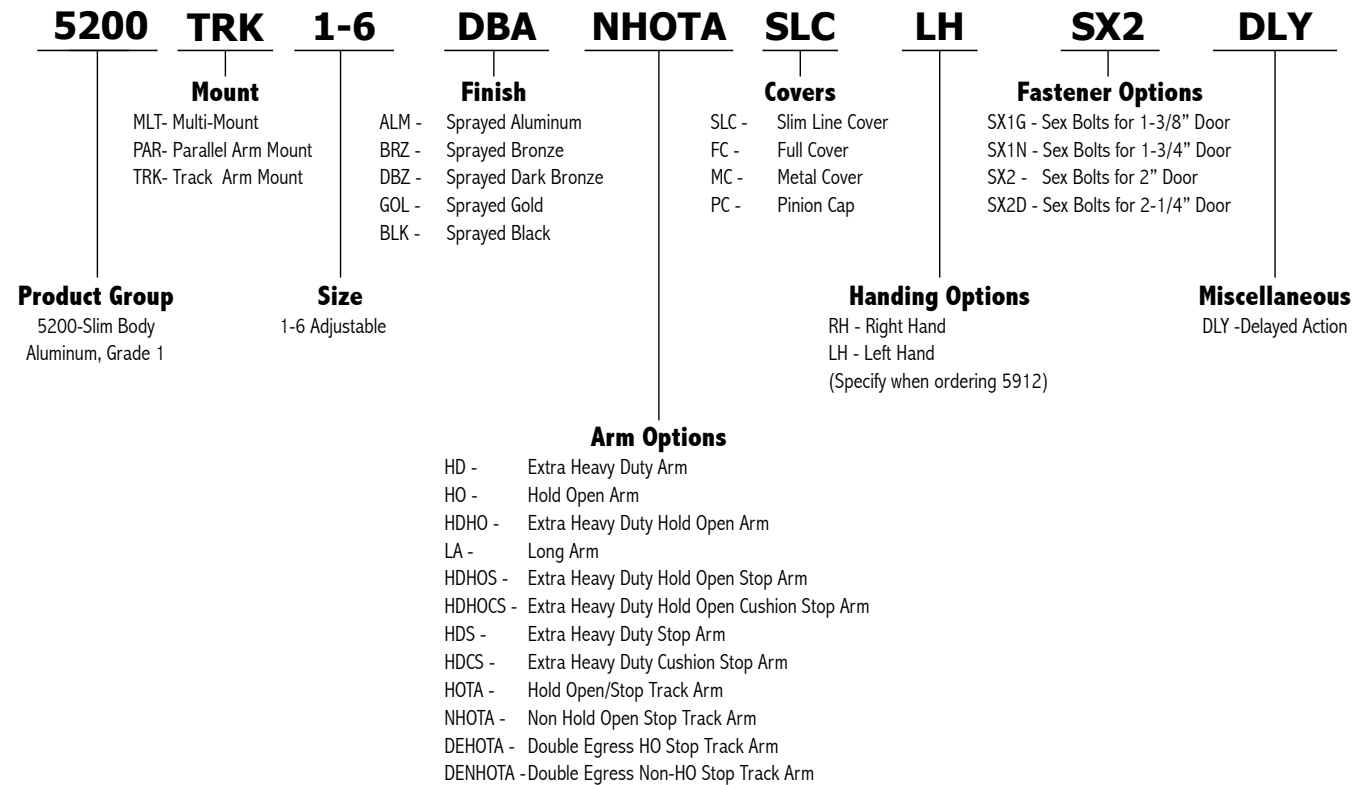

HOW TO ORDER

HOW TO ORDER

Door Controls

HOW TO ORDER

5300	TRK	1-6	DBZ	HOTA	FC	RH	SX1G	DLY
	Mount MLT- Multi-Mount PAR- Parallel Arm Mount TRK- Track Arm Mount		Finish ALM - Sprayed Aluminum BRZ - Sprayed Bronze DBZ - Sprayed Dark Bronze GOL - Sprayed Gold BLK - Sprayed Black		Covers FC - Full Cover PC - Pinion Cap		Fastener Options SX1G - Sex Bolts for 1-3/8" Door SX1N - Sex Bolts for 1-3/4" Door SX2 - Sex Bolts for 2" Door SX2D - Sex Bolts for 2-1/4" Door	
Product Group 5300 - Aluminum, Grade 1		Size 1-6 Adjustable				Handing Options RH - Right Hand LH - Left Hand (Specify when ordering 5912)		Miscellaneous DLY -Delayed Action
			Arm Options HD - Extra Heavy Duty Arm HO - Hold Open Arm HDHO - Extra Heavy Duty Hold Open Arm LA - Long Arm HDHOS - Extra Heavy Duty Hold Open Stop Arm HDHOCS - Extra Heavy Duty Hold Open Cushion Stop Arm HDS - Extra Heavy Duty Stop Arm HDCS - Extra Heavy Duty Cushion Stop Arm HOTA - Hold Open/Stop Track Arm NHOTA - Non Hold Open Stop Track Arm					