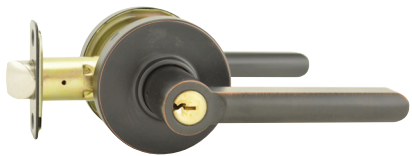

Round Rose in Satin Nickel Finish Pictured

FEATURES

- **Adjustable backset:** 2-3/8" or 2-3/4"
- **Dual option** square corner or radius corner latch faceplate
- **Standard Schlage C keyway** or optional Kwikset KW1 keyway
- **Re-keyable** for master and construction keying
- **Reversible lever design** for LH or RH doors
- **Easy installation:** 3-piece
- **Heavy gauge torsion springs** enhance durability and feel
- **Heavy duty** all metal construction
- **ADA** approved

Available Exclusively at

Top Notch Distributors, Inc.

Valencia Lever

Specifications

Certifications: Grade 3 features

Warranty: Lifetime mechanical and finish warranty

Door Thickness: 1-3/8" - 1-3/4" standard door range

Faceplates: 1" x 2-1/4" dual option radius corner or square corner

Strikes: 1-3/4" x 2-1/4" radius corner, full lip

Latch: 1" housing diameter, 1/2" throw

Cylinder: 5-pin

Door Prep: 2-1/8" bore

Lever Material: Zinc

Finishes:

26
Polished
Chrome

11H
Aged
Bronze

15
Satin
Nickel

Functions

100 Passage/Hall/Closet: Outside and inside knob/lever always unlocked

201 Privacy/Bed/Bath: Push button locking on inside knob/lever; Turning inside knob/lever releases push-button; May be unlocked from outside in an emergency