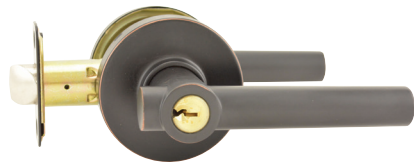

*Round Rose in Satin Nickel Finish Pictured*

## FEATURES

- **Adjustable backset:** 2-3/8" or 2-3/4"
- **Dual option** square corner or radius corner latch faceplate
- **Standard Schlage C keyway** or optional Kwikset KW1 keyway
- **Re-keyable** for master and construction keying
- **Reversible lever design** for LH or RH doors
- **Easy installation:** 3-piece
- **Heavy gauge torsion springs** enhance durability and feel
- **Heavy duty** all metal construction
- **ADA** approved

**Strikes:** 1-3/4" x 2-1/4" radius corner, full lip

**Latch:** 1" housing diameter, 1/2" throw

**Cylinder:** 5-pin

**Door Prep:** 2-1/8" bore

**Lever Material:** Zinc

**Finishes:**

**26**  
Polished  
Chrome

**300 Entry:** Entrance Lock - unlocked by key from outside when outer knob/lever is locked by inside push button

**400 Dummy:** Single dummy trim for one side of door. Used as a door pull

Model Number	Rose Design	Function	Finish	List Price
300TURRD26	Round Rose	Entry	Bright Chrome (US26)	\$41.00
201TURRD26	Round Rose	Privacy (Push Button)	Bright Chrome (US26)	\$38.00
100TURRD26	Round Rose	Passage	Bright Chrome (US26)	\$36.00
400TURRD26	Round Rose	Dummy	Bright Chrome (US26)	\$16.00
300TURRD15	Round Rose	Entry	Satin Nickel (US15)	\$41.00
201TURRD15	Round Rose	Privacy (Push Button)	Satin Nickel (US15)	\$38.00
100TURRD15	Round Rose	Passage	Satin Nickel (US15)	\$36.00
400TURRD15	Round Rose	Dummy	Satin Nickel (US15)	\$16.00
300TURRD11H	Round Rose	Entry	Aged Bronze	\$47.00
201TURRD11H	Round Rose	Privacy (Push Button)	Aged Bronze	\$44.00
100TURRD11H	Round Rose	Passage	Aged Bronze	\$42.00
400TURRD11H	Round Rose	Dummy	Aged Bronze	\$19.00