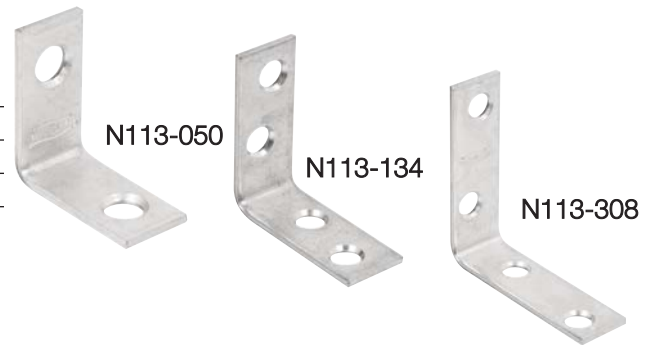

### BAR HOLDER

Item Number	Description
N235-309	Zinc Plated

N235-309

### SAFETY HASPS

Item Number	Description	Size
N102-277	Zinc Plated	3 1/4"
N102-384	Zinc Plated	4 1/2"

N102-277

N102-384

## Braces and Plates

### CORNER BRACES

Item Number	Description	Size
N113-050	Zinc Plated	1" x 1/2"
N113-134	Zinc Plated	1 1/2" x 5/8"
N113-308	Zinc Plated	2" x 5/8"