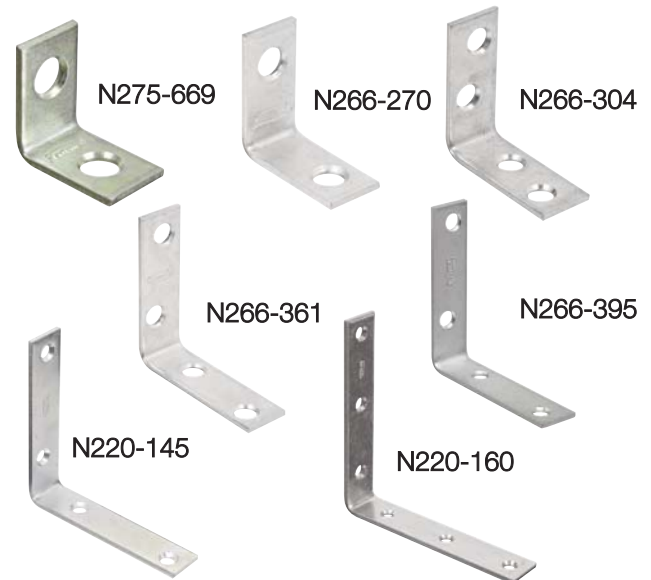

## Braces and Plates

### CORNER BRACES

Item Number	Description	Size
N113-050	Zinc Plated	1" x 1/2"
N113-134	Zinc Plated	1 1/2" x 5/8"
N113-308	Zinc Plated	2" x 5/8"

### CORNER BRACES

- Boxed Loose without Screws

Item Number	Description	Size
N275-669	Zinc Plated	3/4" x 1/2"
N266-270	Zinc Plated	1" x 1/2"
N266-304	Zinc Plated	1 1/2" x 5/8"
N266-361	Zinc Plated	2" x 5/8"
N266-338	Zinc Plated	2 1/2" x 5/8"
N266-395	Zinc Plated	3" x 3/4"
N264-200	Zinc Plated	3 1/2" x 3/4"
N220-145	Zinc Plated	4" x 7/8"
N220-152	Zinc Plated	5" x 1"
N220-160	Zinc Plated	6" x 1 1/8"

### CORNER BRACES

- Double Wide

Item Number	Description	Size
N285-510	Zinc Plated	1 1/2" x 1 1/2"
N285-536	Zinc Plated	2 1/2" x 1 1/2"