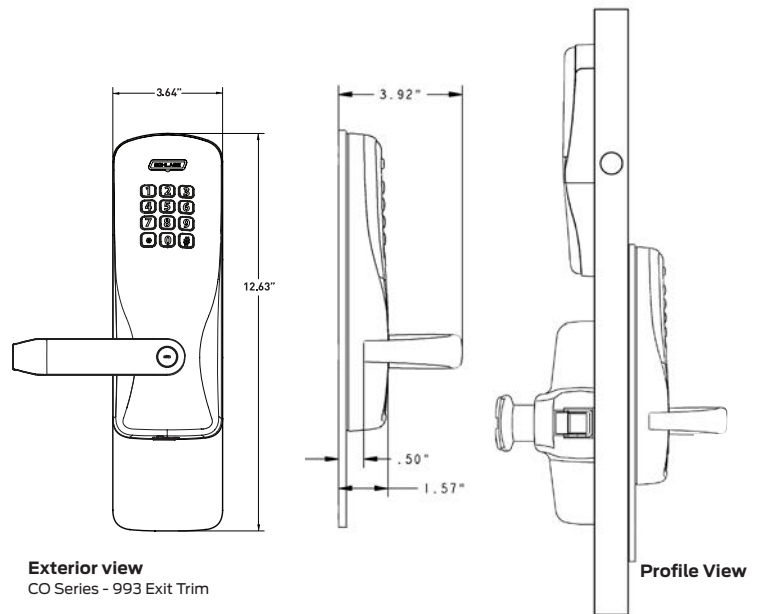

Compatibility

Reader options	CO-100	CO-200/CO-220	CO-250
KP keypad	X	X	
PR proximity		X	
PRK proximity + keypad		X	
MS magnetic stripe		X	X
MSK magnetic stripe + keypad		X	X

Programming options

Reader options	CO-100	CO-200/CO-220	CO-250
Computer		X	X
Manual	X	X	

Note: (2) #7 fasteners with decorative washers located 11.88" below bottom edge of lock

Allegion, the Allegion logo, Schlage, the Schlage logo, Von Duprin and Falcon are trademarks of Allegion plc, its subsidiaries and/or affiliates in the United States and other countries. All other trademarks are the property of their respective owners.

About Allegion

Allegion (NYSE: ALLE) is a global pioneer in safety and security, with leading brands like CISA®, Interflex®, LCN®, Schlage® and Von Duprin®. Focusing on security around the door and adjacent areas, Allegion produces a range of solutions for homes, businesses, schools and other institutions. Allegion is a $2 billion company, with products sold in almost 130 countries. For more, visit www.allegion.com.

aptiQ ■ LCN ■ SCHLAGE ■ STEELCRAFT ■ VON DUPRIN

© 2016 Allegion
004183, Rev. 04/16
www.allegion.com/us