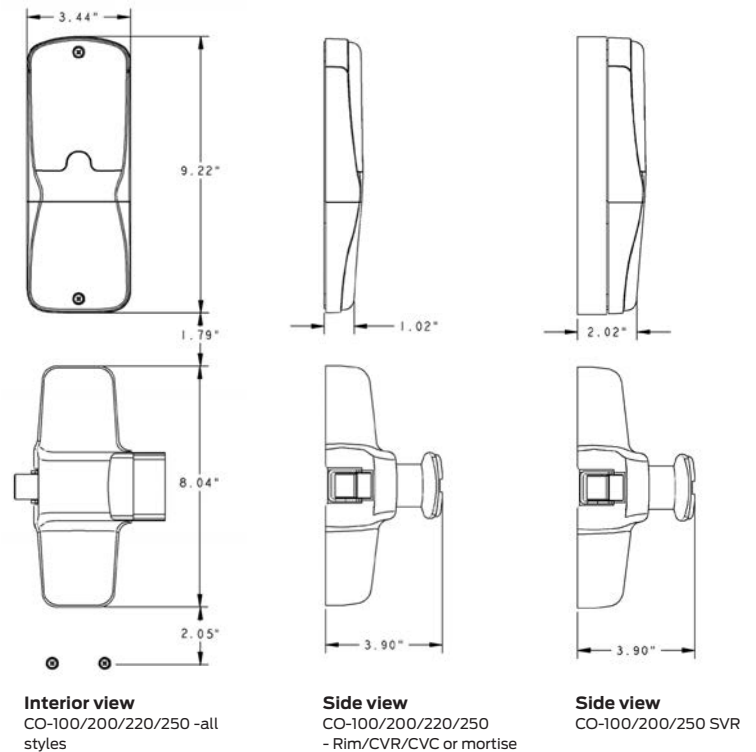

Compatibility

Reader options	CO-100	CO-200/CO-220	CO-250
KP keypad	X	X	
PR proximity		X	
PRK proximity + keypad		X	
MS magnetic stripe		X	X
MSK magnetic stripe + keypad		X	X

Programming options

Reader options	CO-100	CO-200/CO-220	CO-250
Computer		X	X
Manual	X	X	

Note: (2) #7 fasteners with decorative washers located 11.88" below bottom edge of lock

Allegion, the Allegion logo, Schlage, the Schlage logo, Von Duprin and Falcon are trademarks of Allegion plc, its subsidiaries and/or affiliates in the United States and other countries. All other trademarks are the property of their respective owners.

About Allegion

Allegion (NYSE: ALLE) is a global pioneer in safety and security, with leading brands like CISA®, Interflex®, LCN®, Schlage® and Von Duprin®. Focusing on security around the door and adjacent areas, Allegion produces a range of solutions for homes, businesses, schools and other institutions. Allegion is a $2 billion company, with products sold in almost 130 countries. For more, visit www.allegion.com.

aptiQ ■ LCN ■ SCHLAGE ■ STEELCRAFT ■ VON DUPRIN

© 2016 Allegion
004183, Rev. 04/16
www.allegion.com/us