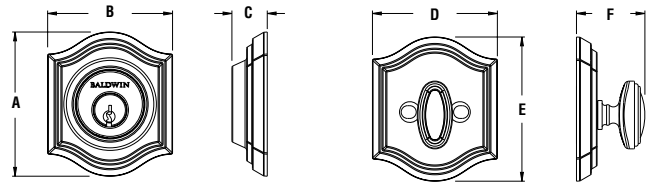

# DEADBOLTS

Traditional Arch  
(TAD)

Contemporary Round  
(CRD)

Rustic Arch  
(RAD)

Traditional Round  
(TRD)

Contemporary Square  
(CSD)

Rustic Square  
(RSD)

Traditional Square  
(TSD)

## DEADBOLT SPECIFICATIONS

Door Preparation	2-1/8" cross bore. 1" edge bore for latch.
Door Thickness	1-3/4" to 2" standard. Thick door optional for doors up to 2-1/2".
Cylinder	Baldwin 5-pin C-Keyway standard. SmartKey® Re-key Technology optional.
Backset	Adjustable 2-3/8" or 2-3/4".
Front & Latch	Square Corner Adjustable (SL) standard. Round Corner (RL), Drive In (DL), or 6 Way Adjustable (6L) optional.
Strike	Square Corner (SS) standard. Round Corner (RS), Dual Strike (DS), or Full Lip Strike (FS) optional.
Latch Bolt	Deadbolt features 1" throw brass bolt.
Handing	Handing not required.
ANSI/BHMA	Tested to exceed ANSI/BHMA Grade 2 security.
ADA	N/A
UL	20-minute certified UL option available.

## DEADBOLT DIMENSIONS

	TAD	TRD	TSD	CRD	CSD	RAD	RSD
A	3-1/16"	Ø 2-3/5"	2-3/5"	Ø 2-5/8"	2-9/16"	3-5/8"	3-1/8"
B	2-11/16"	N/A	2-3/5"	N/A	2-9/16"	2-11/16"	2-9/16"
C	3/4"	3/4"	3/4"	3/4"	3/4"	1-1/16"	1-1/16"
D	2-11/16"	Ø 2-5/8"	2-5/8"	Ø 2-5/8"	2-5/8"	2-11/16"	2-5/8"
E	3-1/16"	N/A	2-5/8"	N/A	2-5/8"	3-7/16"	2-5/8"
F (SC)	1-7/16"	1-7/16"	1-7/16"	1-7/16"	1-7/16"	1-7/16"	1-7/16"
F (DC)	3/4"	3/4"	3/4"	3/4"	3/4"	1-1/16"	1-1/16"