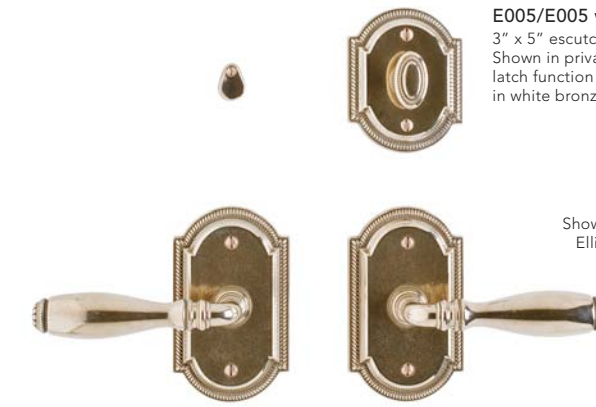

E005/E005 with IP014
3" x 5" escutcheons
Shown in privacy mortise bolt/spring
latch function with the L075 Ellis lever
in white bronze, light patina

E056/E056
3" x 11" escutcheons
Shown in passage function with the K075
Ellis knob in silicon bronze, dark patina