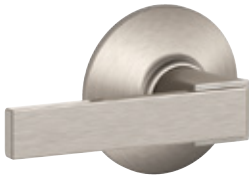

SCHLAGE

Northbrook, Upland, & Collins

Contemporary **Art.**

Pair the Northbrook lever with the Upland or Collins trim and the Collins decorative deadbolt to create a bold look that makes a statement in any contemporary space.

Inspired by the Bauhaus design movement, the Northbrook lever, Upland trim, Collins trim, and Collins decorative deadbolt bring a boldly modern flair to your home. Paired together, they stunningly complement even the most contemporary furniture and décor- bringing the modernist ideals of functional beauty and clean, geometric shapes to life in a way that's wholly unique.

Welcome style.

Currently found in more than 40 million homes, Schlage offers durable door hardware in a range of unique style combinations to allow consumers to express their design personality, as well as the most technologically advanced electronic locks that offer the latest in keyless convenience. So welcome home. Welcome to thousands of possibilities. Welcome style.

Northbrook lever &
Upland trim

Northbrook lever

Northbrook lever
619

Function	Available Finishes			
	619	625	626	716
F10 Passage	59			
F40 Privacy	62			
F51A Keyed Entry	109			
F80 Storeroom	119			
F170 Inactive	29			