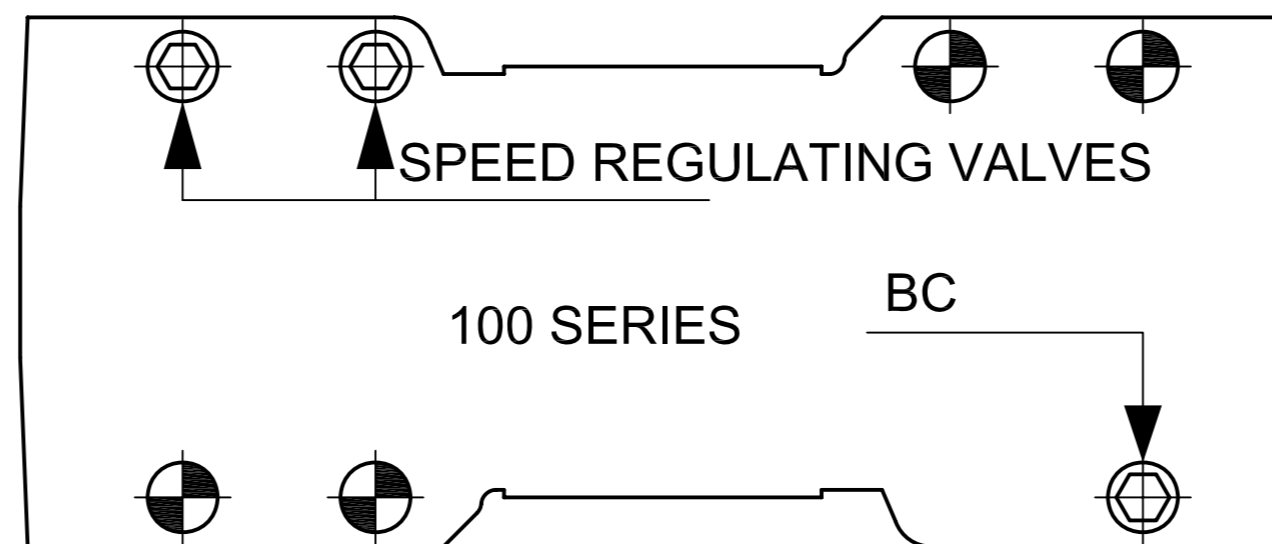

100 SERIES
UPPER FRAME

STANDARD APPLICATION

HINGE

TEMPLATE FOR
APPLICATION FOR A
RIGHT HAND CLOSER

FOR OPENING 150°

100 SERIES
UPPER FRAME

↑ DOOR

← EDGE OF DOOR

PARALLEL APPLICATION

FOR OPENING 180°

FOR OPENING 180°

TEMPLATE FOR
APPLICATION FOR A
LEFT HAND CLOSER