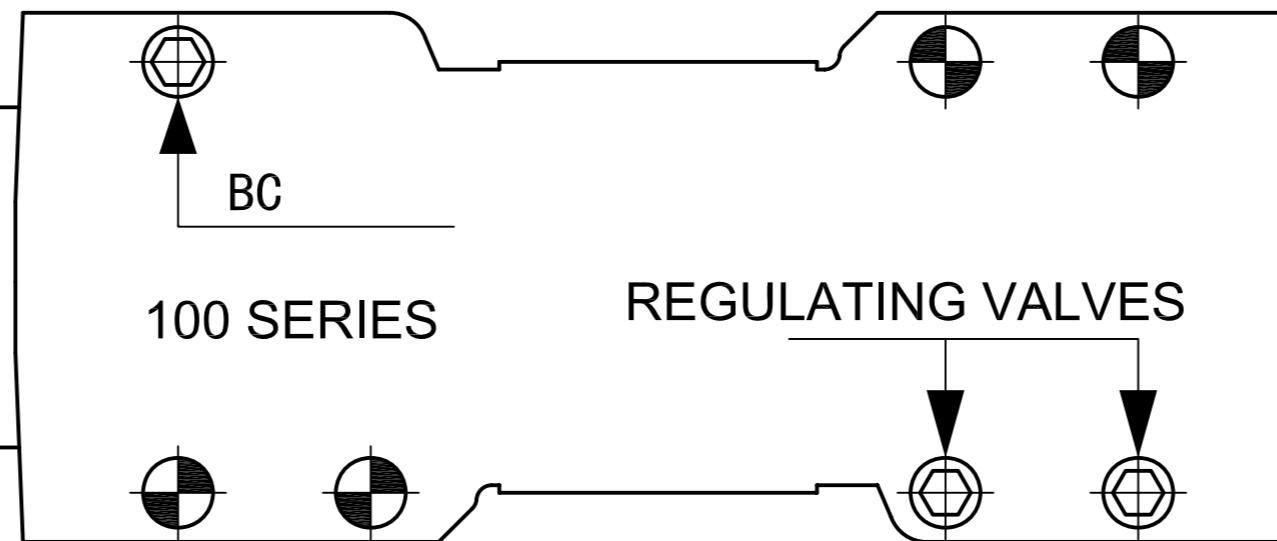

100 SERIES
UPPER FRAME

STANDARD APPLICATION

HINGE

TEMPLATE FOR
APPLICATION FOR A
RIGHT HAND CLOSER

FOR OPENING 150°

100 SERIES
UPPER FRAME

↑ DOOR

← EDGE OF DOOR

PARALLEL APPLICATION

FOR OPENING 180°

FOR OPENING 180°

TEMPLATE FOR
APPLICATION FOR A
LEFT HAND CLOSER