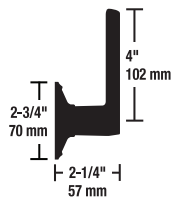

Schlage F-Series Lever Specifications

CERTIFICATION	ANSI A156.5 Grade 2; available UL listed for 3-hour fire door
FINISH WARRANTY	Limited lifetime finish warranty - excludes 613 Oil-Rubbed Bronze finish
MECHANICAL WARRANTY	Limited lifetime mechanical warranty
THROW SIZE	1/2" latch throw
CYLINDER	5-pin tumbler, C Keyway
DOOR RANGE	1 3/8" to 1 3/4"
CROSS BORE	2 1/8"
EDGE BORE	7/8"
LATCH/BACKSET	Universal latch fits 2-3/8" or 2-3/4" backset
LATCH FACEPLATE SIZE	1" x 2 1/4"
LATCH FACEPLATE OPTIONS	Round corner, square corner, drive-in, or triple option
KEYS	Brass keys - 2 keys per lock
DOOR HANDING	Reversible for right- or left-hand doors
REVERSIBLE LEVERS	Field reversible levers
STRIKES	1 5/8" x 2-1/4" full lip, specify round or square corner
STRIKE OPTIONS	Specify round corner or square corner. Other options available
ADA APPROVAL	Complies with ADA accessibility guidelines
FUNCTIONS	Passage, privacy, entry, storeroom, and dummy