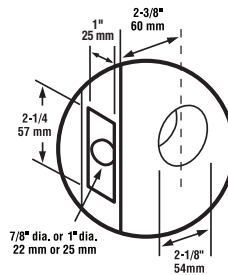

Schlage F-Series Lever Specifications

CERTIFICATION	ANSI A156.5 Grade 2; available UL listed for 3-hour fire door
FINISH WARRANTY	Limited lifetime finish warranty - excludes 613 Oil-Rubbed Bronze finish
MECHANICAL WARRANTY	Limited lifetime mechanical warranty
THROW SIZE	1/2" latch throw
CYLINDER	5-pin tumbler, C Keyway
DOOR RANGE	1 3/8" to 1 3/4"
CROSS BORE	2 1/8"
EDGE BORE	7/8"
LATCH/BACKSET	Universal latch fits 2-3/8" or 2-3/4" backset
LATCH FACEPLATE SIZE	1" x 2 1/4"
LATCH FACEPLATE OPTIONS	Round corner, square corner, drive-in, or triple option
KEYS	Brass keys - 2 keys per lock
DOOR HANDING	Reversible for right- or left-hand doors
REVERSIBLE LEVERS	Field reversible levers
STRIKES	1 5/8" x 2-1/4" full lip, specify round or square corner
STRIKE OPTIONS	Specify round corner or square corner. Other options available
ADA APPROVAL	Complies with ADA accessibility guidelines
FUNCTIONS	Passage, privacy, entry, storeroom, and dummy