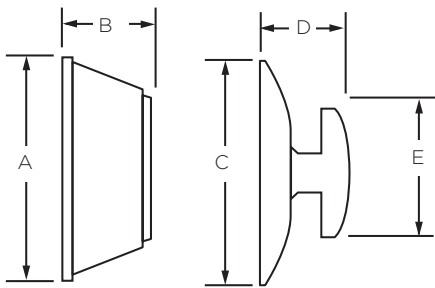

79497-TND

HALIFAX & Milan

Deadbolt Dimensions

Design	A	B	C	D	E
158 SQT	2-19/32"	15/16"	2-17/32"	1-13/32"	1-11/16"
159 SQT	2-19/32"	15/16"	2-19/32"	15/16"	---
158 RDT	2-17/32"	15/16"	2-17/32"	1-13/32"	1-11/16"
159 RDT	2-17/32"	15/16"	2-17/32"	15/16"	---

Deadbolt Specifications

Door Prep	Cross Bore 2-1/8" or 1-1/2"; Edge Bore 1"
Backset	Adjustable 2-3/8" or 2-3/4"
Door Thickness	1-3/8" - 1-3/4"
Cylinder	SmartKey® or KW/Pin & Tumbler
Faceplates	1" x 2-1/4"; Square, round, or drive-in
Rose	Specify round or square rose
Strikes	1-1/4" x 3-5/8"; Square or round corner
Bolt	1" Throw steel
UL	20 minute UL fire rating available
ADA	Satisfy section 4.13.9 ADA requirement
Warranty	Lifetime Mechanical and Lifetime Finish

Functions

158 Single Cylinder: Deadbolt operated by key outside and thumb turn inside.

159 Double Cylinder: Deadbolt operated by key both sides.

Finishes

11P
Venetian
Bronze

15
Satin
Nickel

26
Polished
Chrome