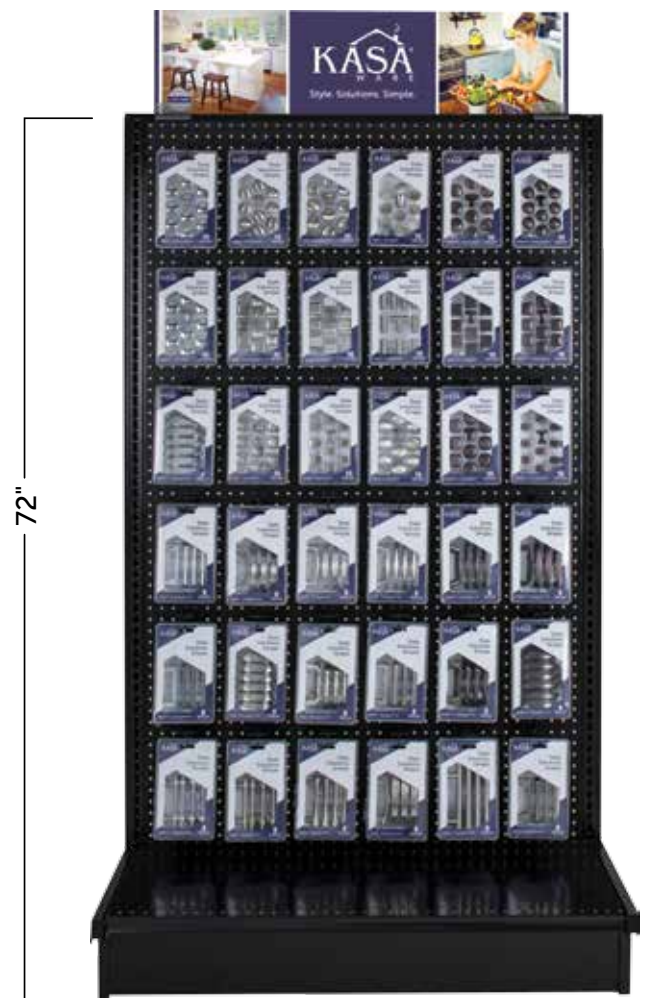

3 ft. End Cap Standard Options

- Reenergize your hardware offering.
- Increase turns with eye-catching packaging and fresh designs.
- Consistent packaging footprint for simple planogram configuration.

3 ft. End Cap Option A

Inspire with an End Cap

This end cap showcases our designer series. With transitional and contemporary styles standout with this gorgeous set!

- Stainless Steel, Satin Nickel, Oil Rubbed Bronze and Polished Chrome Finishes
- MSRPs from \$17.99 - \$32.99

3 ft. End Cap Option B

The Classic Solution

Timeless pieces in our most popular finishes. This end cap features traditional styles that are sure to sell.

- Stainless Steel, Satin Nickel and Oil Rubbed Bronze Finishes
- MSRPs from \$14.99 - \$27.99

3 ft. End Cap Option A (Pictured Above)

Additional Details:

- All 3 ft. planograms merchandise 36 facings.
- Point-of-purchase signage included – FREE!
- Gondola and peg hooks not included.

Need a specialized layout?