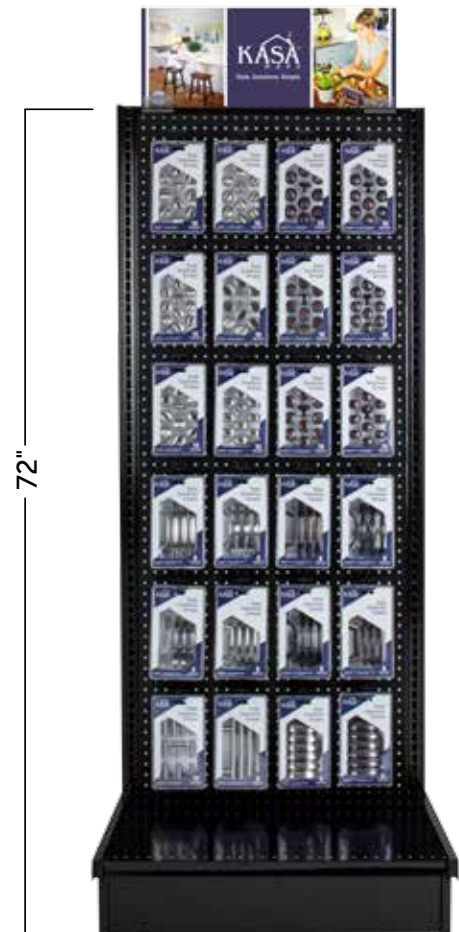

2 ft. Planogram Standard Options

- Reenergize your hardware offering.
- Increase turns with eye-catching packaging and fresh designs.
- Consistent packaging footprint for simple planogram configuration.

2 ft. Planogram Option A

The Classic Solution

Timeless pieces in our most popular finishes.
This layout features traditional styles
that are sure to sell.

- Stainless Steel, Satin Nickel and Oil Rubbed Bronze Finishes
- MSRPs from \$14.99 - \$24.99

2 ft. Planogram Option B

The Silver Finishes

A variety of trending and key pieces.
This layout features round and square
styles in silver finishes only.

- Stainless Steel, Satin Nickel and Polished Chrome Finishes
- MSRPs from \$14.99 - \$28.99

2 ft. Planogram Option A (Pictured Above)

Additional Details:

- All 2 ft. planograms merchandise 24 facings.
- Point-of-purchase signage included – FREE!
- Gondola and peg hooks not included.

Need a specialized layout?