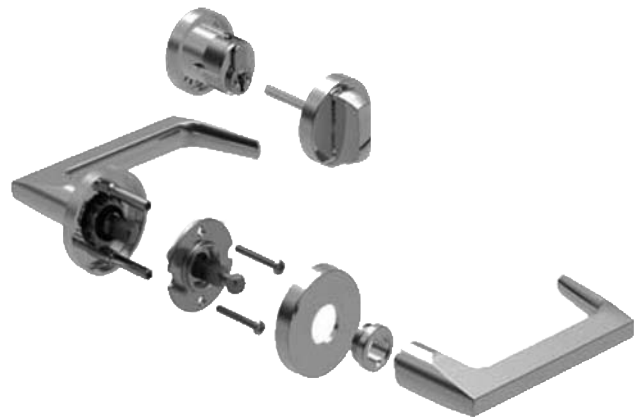

With more than sixty years as the leader of upscale residential hardware, Baldwin now offers a Grade 1 solution for ANY commercial application.

- ANSI/BHMA OPERATIONAL & SECURITY GRADE 1-RATED MORTISE SET
- THROUGH-BOLTED ESCUTCHEONS & ROSES
- 32 LEVER STYLES
- 11 ESCUTCHEON TRIMS
- 15 ROSES
- 6 TURN PIECE & CYLINDER COLLAR STYLES

Note:

All Baldwin Commercial Hardware is made to order. Please understand that this is only a small presentation of Baldwin. For future information, please contact a salesperson.

Finishes	Baldwin	US	BHMA
Lifetime PVD Polished Brass	003	-	-
Polished Brass	030	3	605
Non-lacquered Brass	031	3NL	-
Vintage Brass	033	-	-
Lacquered Vintage Brass	034	-	-
Aged Brass	038	-	-
Satin Brass	040	4	606
Satin Brass & Black	050	5	609
Lifetime PVD Polished Nickel	055	-	-
Satin Brass & Brown	060	6	608
Oil Rubbed Bronze	102	10B	613
Venetian Bronze	112	-	-
Satin Nickel	150	15	619
Antique Nickel	151	-	-
Satin Black	190	19	622
Polished Chrome	260	26	625
Satin Chrome	264	26D	626
Polished Stainless Steel	320	-	-
Satin Stainless Steel	324	32D	630
Distressed Oil Rubbed Bronze	402	-	-
Distressed Venetian Bronze	412	-	-
Distressed Antique Nickel	452	-	-

Includes:

- Inside & Outside Assemblies, 2 Levers and 2 Through-bolted Escutcheons
- Turn Knob
- Mortise Box
- Cylinder (optional)

Includes:

- Inside & Outside Assemblies, 2 Levers and 2 Through-bolted Roses
- Turn Knob
- Mortise Box
- Cylinder Collar
- Cylinder (optional)

Escutcheon Sets and Levers

BALDWIN®

Atlanta

Houston

Both Sets Include:

- Inside & Outside Assemblies,
2 Levers and 2 Through-bolted Escutcheons
- Turn Knob
- Mortise Box
- Cylinder (optional)

Note: There are 9 more Escutcheon Sets and 30 more levers to choose from. Please call a salesperson for more information.