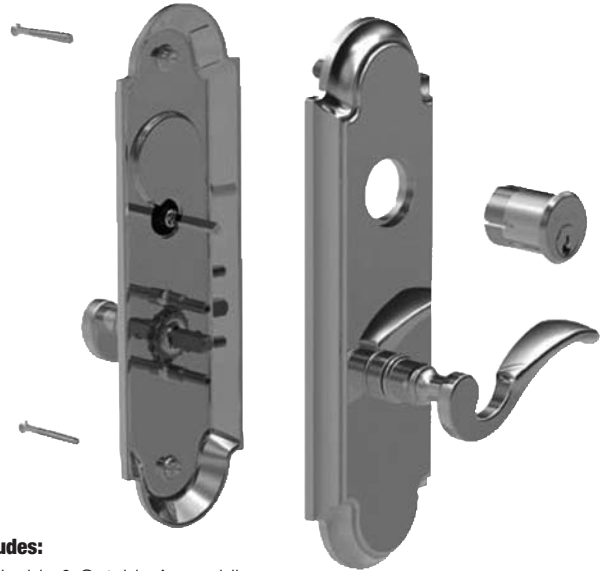

With more than sixty years as the leader of upscale residential hardware, Baldwin now offers a Grade 1 solution for ANY commercial application.

- ANSI/BHMA OPERATIONAL & SECURITY GRADE 1-RATED MORTISE SET
- THROUGH-BOLTED ESCUTCHEONS & ROSES
- 32 LEVER STYLES
- 11 ESCUTCHEON TRIMS
- 15 ROSES
- 6 TURN PIECE & CYLINDER COLLAR STYLES

Note:

All Baldwin Commercial Hardware is made to order. Please understand that this is only a small presentation of Baldwin. For future information, please contact a salesperson.

Finishes	Baldwin	US	BHMA
Lifetime PVD Polished Brass	003	-	-
Polished Brass	030	3	605
Non-lacquered Brass	031	3NL	-
Vintage Brass	033	-	-
Lacquered Vintage Brass	034	-	-
Aged Brass	038	-	-
Satin Brass	040	4	606
Satin Brass & Black	050	5	609
Lifetime PVD Polished Nickel	055	-	-
Satin Brass & Brown	060	6	608
Oil Rubbed Bronze	102	10B	613
Venetian Bronze	112	-	-
Satin Nickel	150	15	619
Antique Nickel	151	-	-
Satin Black	190	19	622
Polished Chrome	260	26	625
Satin Chrome	264	26D	626
Polished Stainless Steel	320	-	-
Satin Stainless Steel	324	32D	630
Distressed Oil Rubbed Bronze	402	-	-
Distressed Venetian Bronze	412	-	-
Distressed Antique Nickel	452	-	-

Includes:

- Inside & Outside Assemblies, 2 Levers and 2 Through-bolted Escutcheons
- Turn Knob
- Mortise Box
- Cylinder (optional)

Includes:

- Inside & Outside Assemblies, 2 Levers and 2 Through-bolted Roses
- Turn Knob
- Mortise Box
- Cylinder Collar
- Cylinder (optional)

Escutcheon Sets and Levers

BALDWIN®

Atlanta

Houston

Both Sets Include:

- Inside & Outside Assemblies,
2 Levers and 2 Through-bolted Escutcheons
- Turn Knob
- Mortise Box
- Cylinder (optional)

Note: There are 9 more Escutcheon Sets and 30 more levers to choose from. Please call a salesperson for more information.